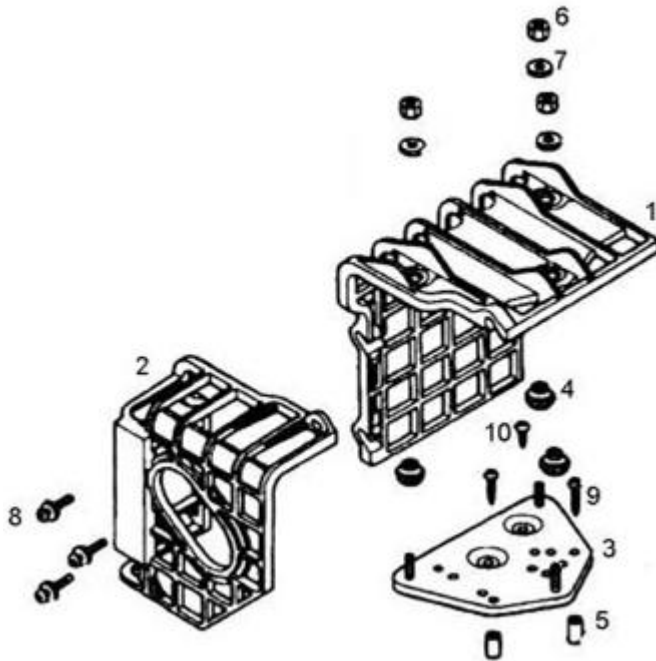

ENGINE ACCESSORIES

HONDA

PARTNUMBER:	06185-ZH8-W410
NAME:	EN-GUARD (PLASTIC TYPE) NO DEFLECTOR
APPLICATION:	HEAT PROTECTION FOR GX 120 / GX 160 UT2 (STD AND SILENT MUFFLER) AND GX 200 UT2 (STD MUFFLER)
PACKING:	1 PIECE/SET

REMARK
TAPPING SCREW (REF 9)
MUST BE MOUNTED IN
HOLES '2' MENTIONED ON
BASE COMP.(REF 3)

<u>REF</u>	<u>NAME</u>	<u>QTY</u>	<u>REF</u>	<u>NAME</u>	<u>QTY</u>
1	muffler cover comp.	1	6	hex.nut 5mm	3
2	rear muffler cover comp.	1	7	plain washer 5mm	3
3	muffler cover base comp.	1	8	screw washer 6x20	3
4	muffler cover spacer	3	9	tapping screw 5x25	2
5	air cleaner case collar	2	10	tapping screw 5x8	1