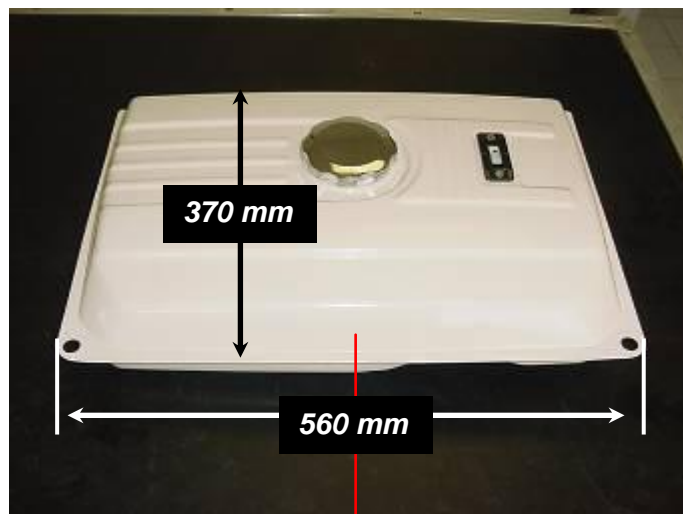

ENGINE ACCESSORIES

HONDA

PARTNUMBER: 17500-GX1-18L

NAME: 18 LITER FUEL TANK
(NOT CERTIFIED FOR EVAPORATIVE EMISSIONS)

PACKING: 1 PIECE/SET

*Height = 135 mm
(measured without fuel
filler cap comp. and fuel
cock assy.)*