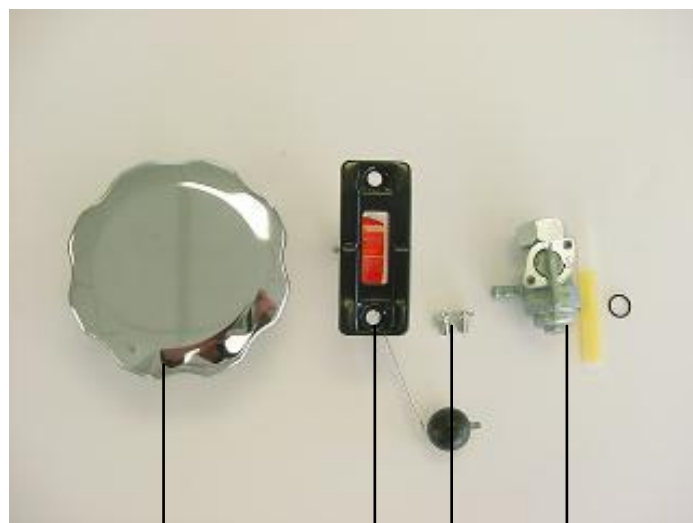

ENGINE ACCESSORIES

HONDA

PARTNUMBER: 17500-GX1-18L

NAME: 18 LITER FUEL TANK
(NOT CERTIFIED FOR EVAPORATIVE EMISSIONS)

PACKING: 1 PIECE/SET

*Height = 135 mm
(measured without fuel
filler cap comp. and fuel
cock assy.)*

1

2

3

4

5

<u>REF</u>	<u>NAME</u>	<u>QTY</u>
1	fuel tank comp.	1
2	fuel filler cap comp.	1
3	fuel meter assy.	1
4	flat screw 5x10	2
5	fuel cock assy.	1