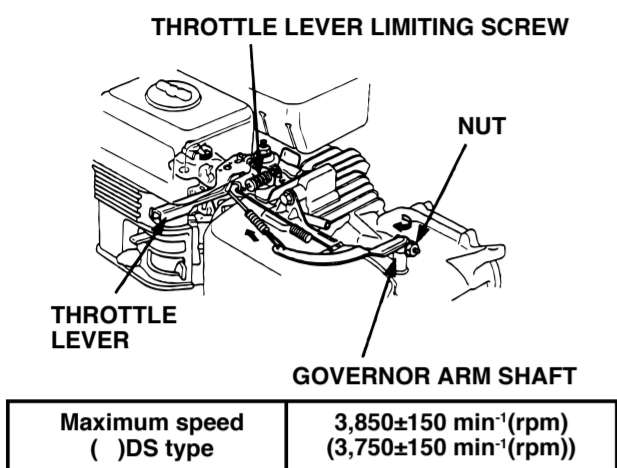

GOVERNOR

VALVE CLEARANCE

IGNITION COIL AIR GAP

ENGINE OIL

AIR CLEANER

SPARK PLUG

PISTON DISASSEMBLY/REASSEMBLY

CAMSHAFT ASSEMBLY

CARBURETOR DISASSEMBLY/REASSEMBLY

CARBURETOR REMOVAL/INSTALLATION