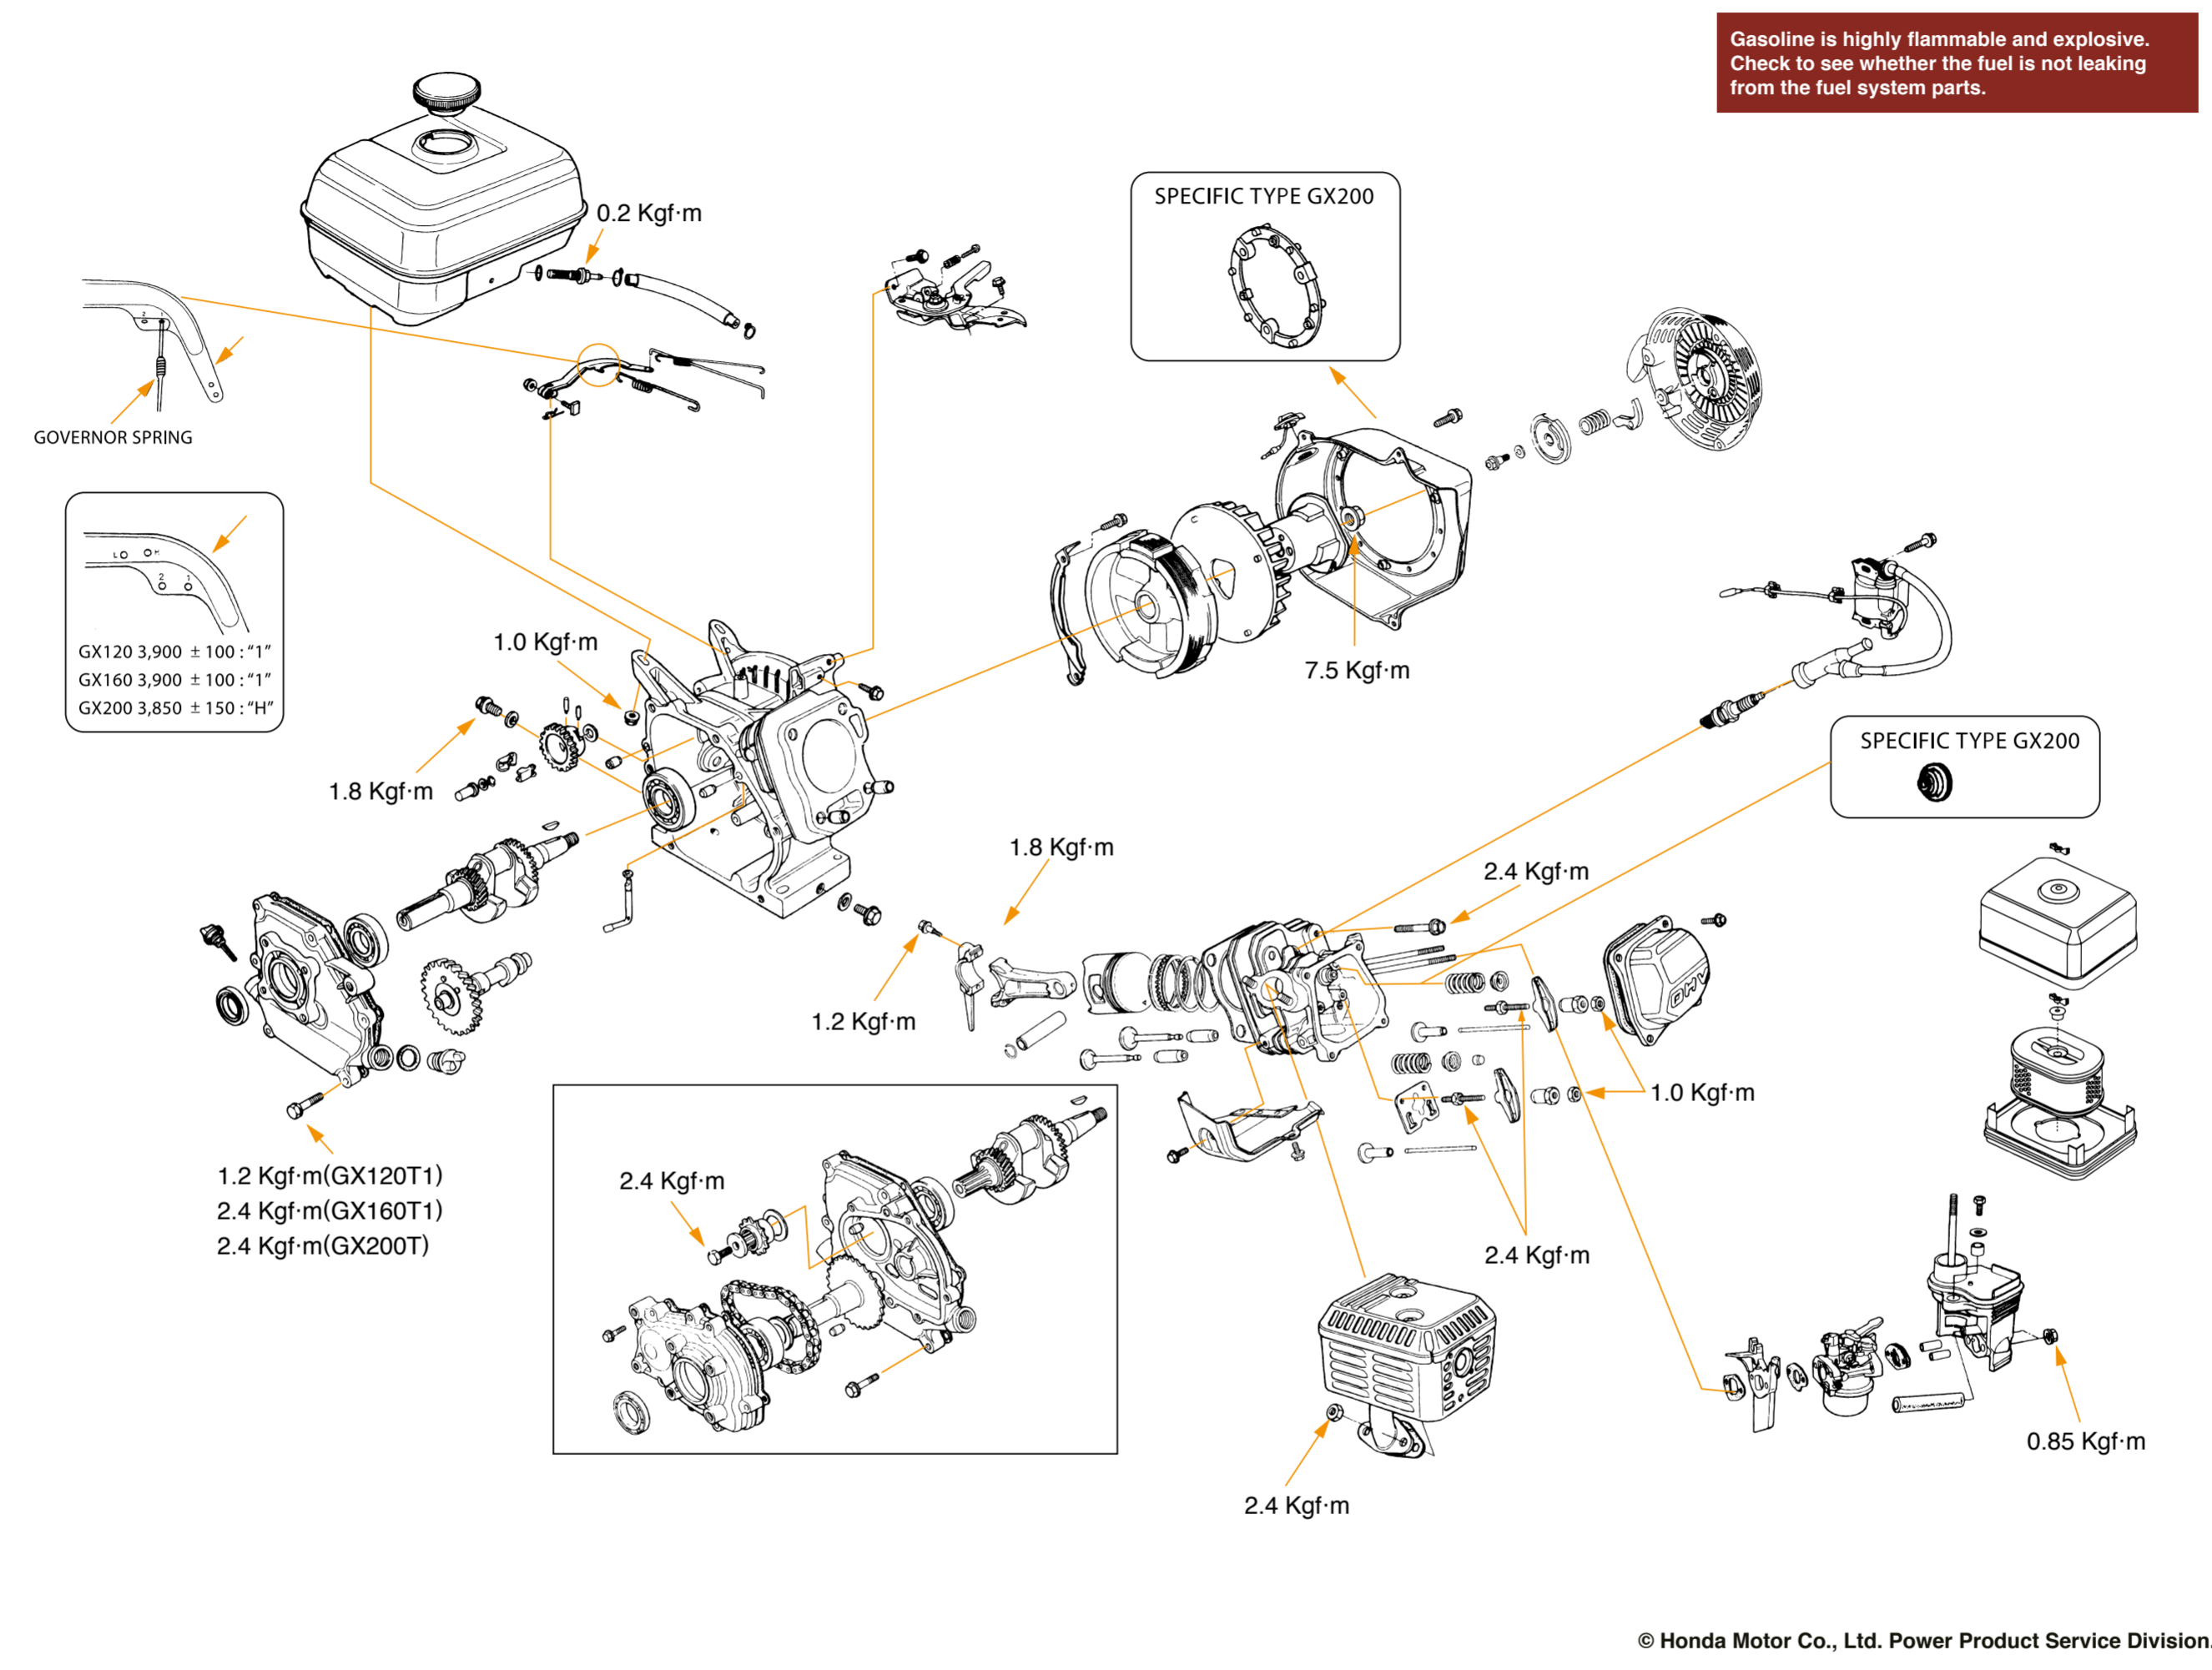

GOVERNOR

VALVE CLEARANCE

IGNITION COIL AIR GAP

ENGINE OIL

AIR CLEANER

SPARK PLUG

PISTON DISASSEMBLY/REASSEMBLY

CAMSHAFT ASSEMBLY

CARBURETOR DISASSEMBLY/REASSEMBLY

CARBURETOR REMOVAL/INSTALLATION