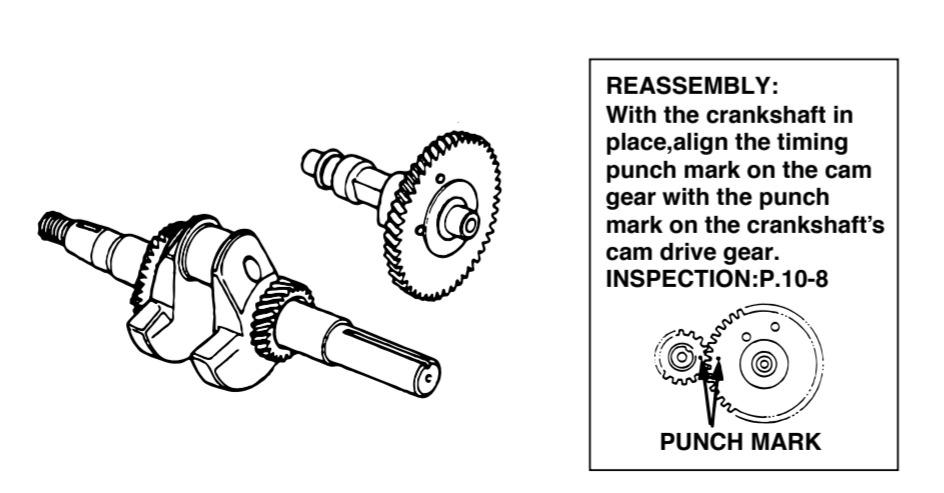

GOVERNOR

VALVE CLEARANCE

IGNITION COIL AIR GAP

ENGINE OIL

AIR CLEANER

SPARK PLUG

PISTON DISASSEMBLY/REASSEMBLY

CAMSHAFT ASSEMBLY