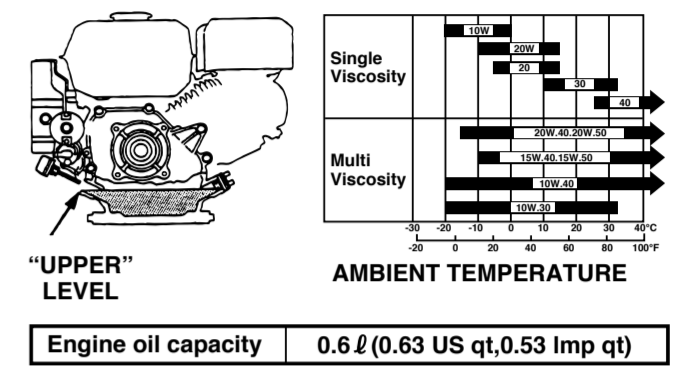

GOVERNOR

VALVE CLEARANCE

IGNITION COIL AIR GAP

ENGINE OIL

AIR CLEANER

SPARK PLUG

PISTON DISASSEMBLY/REASSEMBLY

CAMSHAFT ASSEMBLY