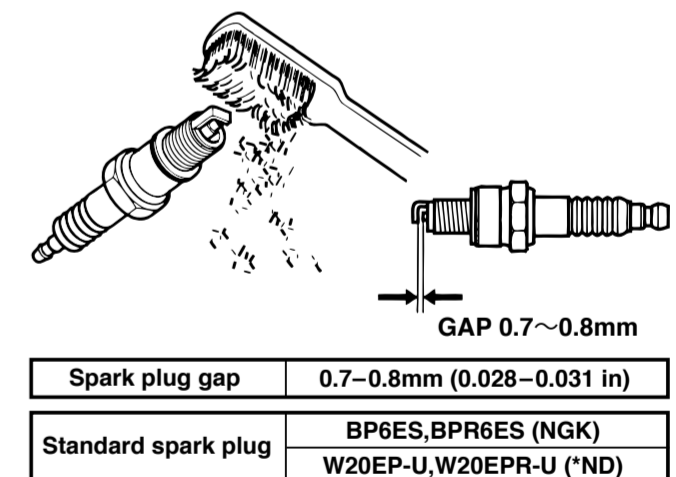

GOVERNOR

VALVE CLEARANCE

IGNITION COIL AIR GAP

ENGINE OIL

AIR CLEANER

SPARK PLUG

PISTON DISASSEMBLY/REASSEMBLY

CAMSHAFT ASSEMBLY